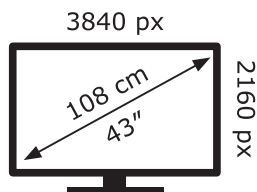

**ENERG** ⚡

**LG Electronics**

43UQ80009LB

**54** kWh/1000h

ABCDEF**G**

**HDR**

**77** kWh/1000h

2019/2013