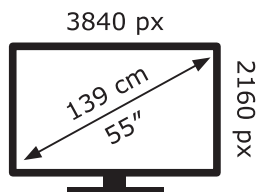

ENERG ⚡

LG Electronics

OLED55A29LA

72 kWh/1000h

ABCDEF**G**

138 kWh/1000h

2019/2013