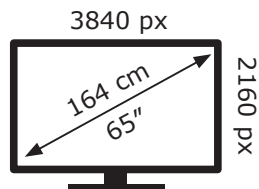

ENERGY

LG Electronics

65NANO806NA

118 kWh/1000h

ABCDEF**G**

156 kWh/1000h

2019/2013