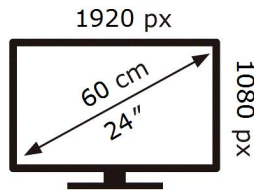

ENERG ⚡

SAMSUNG

S24C430GAU

13 kWh/1000h

2019/2013