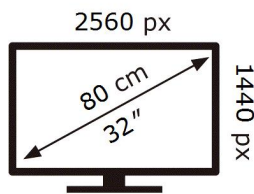

ENERG

SAMSUNG

S32AG500PP

33 kWh/1000h

ABCDEF **G**

HDR

61 kWh/1000h

2019/2013