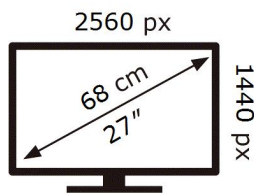

ENERG

SAMSUNG

C27G75TQSR

32 kWh/1000h

ABCDEF **G**

HDR

66 kWh/1000h

2019/2013