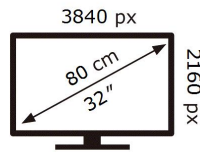

ENERGY

SAMSUNG

U32J590UQR

37 kWh/1000h

2019/2013